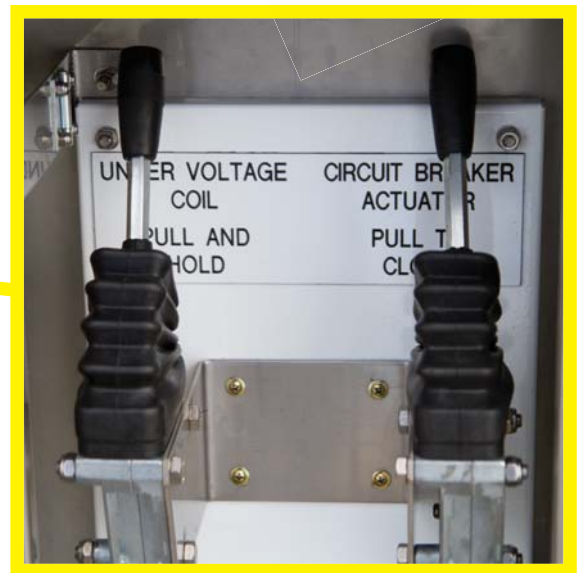

# Reyrolle Remote Closing Unit

Designed to allow operation of the breaker from a safe distance

- As designed for other mining operations or we can custom design to your specifications
- Australian Manufactured.
- Referee's available on request.